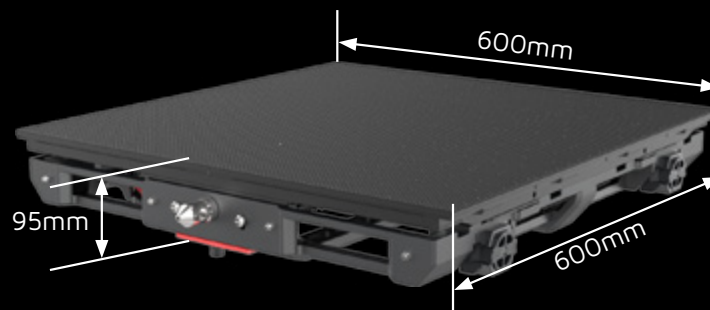

*Notes:

1. The max. hanging amount is only valid when the ROE Visual hanging bar and complementary accessories are used and in an indoor situation, safety factor is 5. No climbing is allowed.
2. The max. stacking amount is only valid when the ROE Visual stacking system and complementary accessories are used, sufficient ballast is applied and in an indoor situation. No climbing is allowed.

Dimensions

www.roevisual.com

ROE Visual Co., Ltd. | ROE Visual US, Inc. | ROE Visual Europe BV
roe@roevisual.com | roe@roevisual.com | roe@roevisual.com